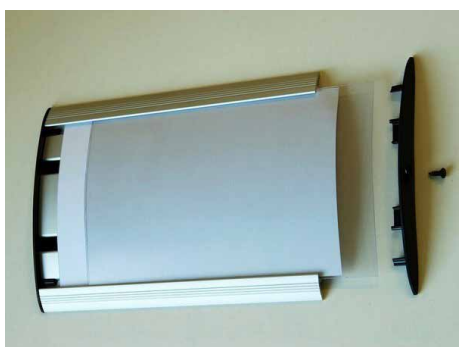

2.2. Rainbow sign system

RAINBOW PROFILE

Curved sign system from anodized aluminum profile with plastic-end caps and anti-glare cover, used for wall mounting.

Colours:

silver
matt

gold
matt

Art.	Product name	Size
21670601	RAIN2068 silver	68*250mm
21670602	RAINPLUS2092 silver	92*250mm
21670603	RAINPLUS2128 silver	128*300mm
21670604	RAINPLUS2179 silver	179*300mm
21670605	RAINPLUS2238 silver	238*300mm
21670615	RAIN4068 gold	68*250mm
21670616	RAINPLUS4092 gold	92*250mm
21670617	RAINPLUS4128 gold	128*300mm
21670618	RAINPLUS4179 gold	179*300mm
21670619	RAINPLUS4238 gold	238*300mm