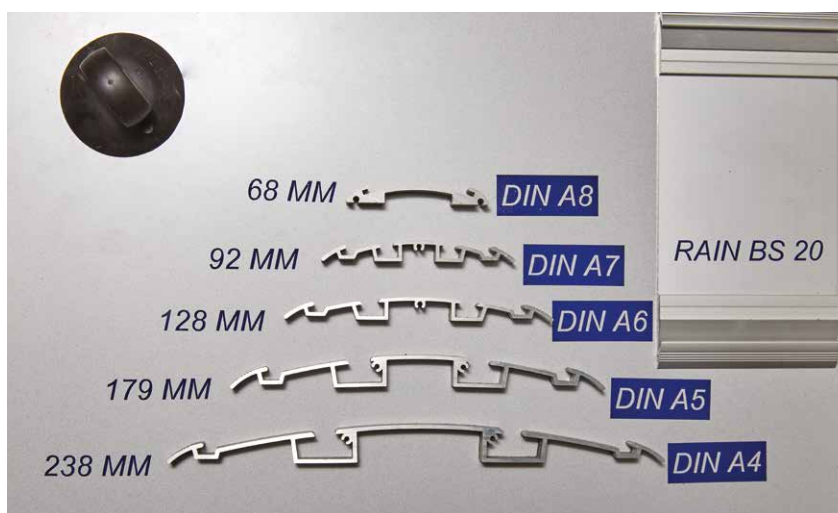

Colours:

silver
matt

gold
matt

MODUL PLUS INDOOR DOUBLE

Double-sided sign from anodized aluminum with plastic-end caps, used for mounting on the ceiling.

Art.	Product name	Size
21670531	ANO2187 silver	187*300mm
21670532	ANO2187 silver	187*500mm
21670533	ANO2187 silver	187*1000mm
21670534	ANO4187 gold	187*300mm
21670535	ANO4187 gold	187*500mm
21670536	ANO4187 gold	187*1000mm

Colours:

silver
matt

gold
matt

MODULE PLUS INDOOR SLIDER

Anodized aluminum sign with plastic-end caps and anti-glare cover, used for wall mounting. The best solution for frequent and quick information change.

Colours:

silver
matt

gold
matt

2.2. Rainbow sign system

RAINBOW PROFILE

Curved sign system from anodized aluminum profile with plastic-end caps and anti-glare cover, used for wall mounting.

Colours:

silver
matt

gold
matt

Art.	Product name	Size
21670601	RAIN2068 silver	68*250mm
21670602	RAINPLUS2092 silver	92*250mm
21670603	RAINPLUS2128 silver	128*300mm
21670604	RAINPLUS2179 silver	179*300mm
21670605	RAINPLUS2238 silver	238*300mm
21670615	RAIN4068 gold	68*250mm
21670616	RAINPLUS4092 gold	92*250mm
21670617	RAINPLUS4128 gold	128*300mm
21670618	RAINPLUS4179 gold	179*300mm
21670619	RAINPLUS4238 gold	238*300mm