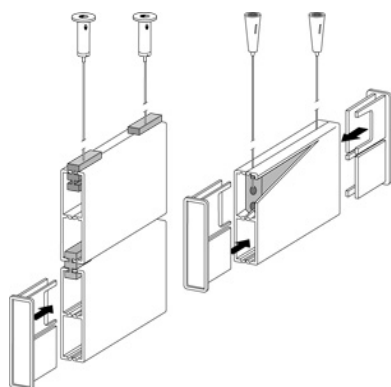

Colours:

silver
matt

gold
matt

MODUL PLUS INDOOR DOUBLE

Double-sided sign from anodized aluminum with plastic-end caps, used for mounting on the ceiling.

Art.	Product name	Size
21670531	ANO2187 silver	187*300mm
21670532	ANO2187 silver	187*500mm
21670533	ANO2187 silver	187*1000mm
21670534	ANO4187 gold	187*300mm
21670535	ANO4187 gold	187*500mm
21670536	ANO4187 gold	187*1000mm

Colours:

silver
matt

gold
matt

MODULE PLUS INDOOR SLIDER

Anodized aluminum sign with plastic-end caps and anti-glare cover, used for wall mounting. The best solution for frequent and quick information change.