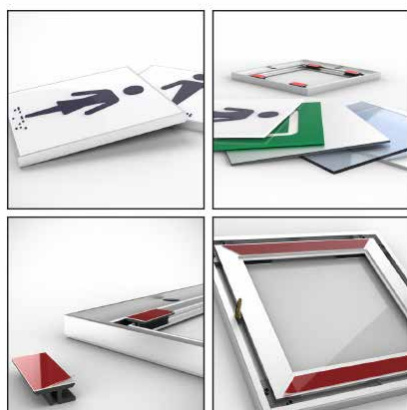

I-SIGN system frames

2.3.

I-SIGN FIX

I-Sign Fix offers the perfect solution for signs which do not require regular updates (e.g. evacuation plans, safety signs and other pictograms) and where a high degree of customization in materials used or graphics applied is needed.

Art.	Product name	Size
21601200	IF-150150-W wall sign	150*150mm
21601202	IF-150300-W wall sign	150*300mm
21601201	IF-150600-W wall sign	150*600mm
21601204	IF-297210-W wall sign	297*210mm
21601203	IF-297420-W wall sign	297*420mm

Colours:

silver matt