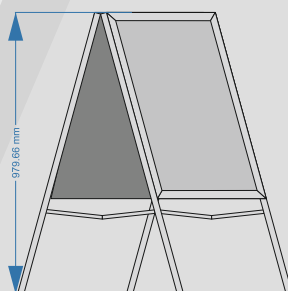

Information Clic Stand

APG

ALUMĪNIJA PROFILU
GRIEŠANAS KOMPĀNIJA

One-sided or double-sided advertising stand. An advertising poster can be placed horizontally or vertically.

Anodised aluminium *Clic* frame 25mm(A4, A3, A2) or 32mm(A1) with clamping/snap system for frequent and quick placement and change of posters and other printed products.

Anodised aluminium leg 50mm x 25mm and base 330mm x 250mm (A4, A3, A2) or D=450mm (A1)

For indoor, outdoor use

Visiem stendiem ir iespēja
izvietot BUKLETKABATU.

A. Deglava iela 166b, Rīga, Lv1021, Latvija.
Tel.: +37167800826,
e-mail: support@wmt.lv

OUTDOOR A-BOARD STAND WITH CLIC FRAME

- Stable double-sided outdoor stand made of aluminium profiles. Base is made of 33mm aluminium profile with anti-corrosion coating, angle between Clic frame profiles is 45°. Thanks to the holes in then base of the profiles for diversion of water and condensate, the stand can be used in any weather conditions. The A-board stand also incorporates an PVC cover that protects your posters from damage and fading.