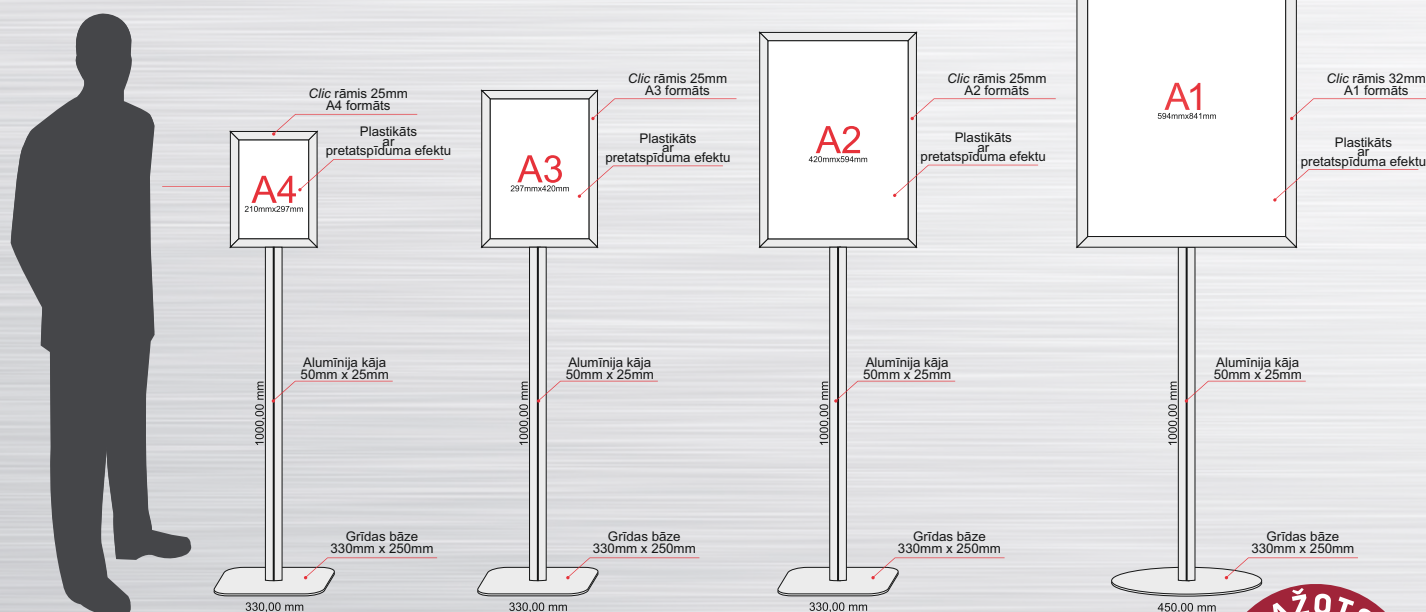

Information Clic Stand

APG

ALUMĪNIJA PROFILU
GRIEŠANAS KOMPĀNIJA

One-sided or double-sided advertising stand. An advertising poster can be placed horizontally or vertically.

Anodised aluminium *Clic* frame 25mm(A4, A3, A2) or 32mm(A1) with clamping/snap system for frequent and quick placement and change of posters and other printed products.

Anodised aluminium leg 50mm x 25mm and base 330mm x 250mm (A4, A3, A2) or D=450mm (A1)

For indoor, outdoor use

Visiem stendiem ir iespēja
izvietot BUKLETKABATU.

A. Deglava iela 166b, Rīga, Lv1021, Latvija.
Tel.: +37167800826,
e-mail: support@wmt.lv

OUTDOOR A-BOARD STAND WITH CLIC FRAME

- Stable double-sided outdoor stand made of aluminium profiles. Base is made of 33mm aluminium profile with anti-corrosion coating, angle between Clic frame profiles is 45°. Thanks to the holes in then base of the profiles for diversion of water and condensate, the stand can be used in any weather conditions. The A-board stand also incorporates an PVC cover that protects your posters from damage and fading.