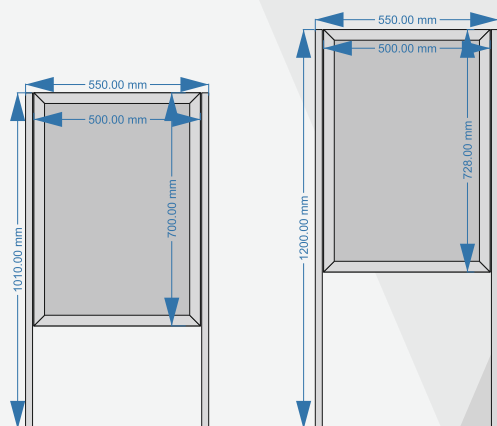

Information Clic Stand

APG

ALUMĪNIJA PROFILU
GRIEŠANAS KOMPĀNIJA

One-sided or double-sided advertising stand. An advertising poster can be placed horizontally or vertically.

Anodised aluminium *Clic* frame 25mm(A4, A3, A2) or 32mm(A1) with clamping/snap system for frequent and quick placement and change of posters and other printed products.

Anodised aluminium leg 50mm x 25mm and base 330mm x 250mm (A4, A3, A2) or D=450mm (A1)

For indoor, outdoor use

Visiem stendiem ir iespēja
izvietot BUKLETKABATU.

A. Deglava iela 166b, Rīga, Lv1021, Latvija.
Tel.: +37167800826,
e-mail: support@wmt.lv

OUTDOOR A-BOARD STAND WITH CLIC FRAME

- Stable double-sided outdoor stand made of aluminium profiles. Base is made of 33mm aluminium profile with anti-corrosion coating, angle between Clic frame profiles is 45°. Thanks to the holes in then base of the profiles for diversion of water and condensate, the stand can be used in any weather conditions. The A-board stand also incorporates an PVC cover that protects your posters from damage and fading.